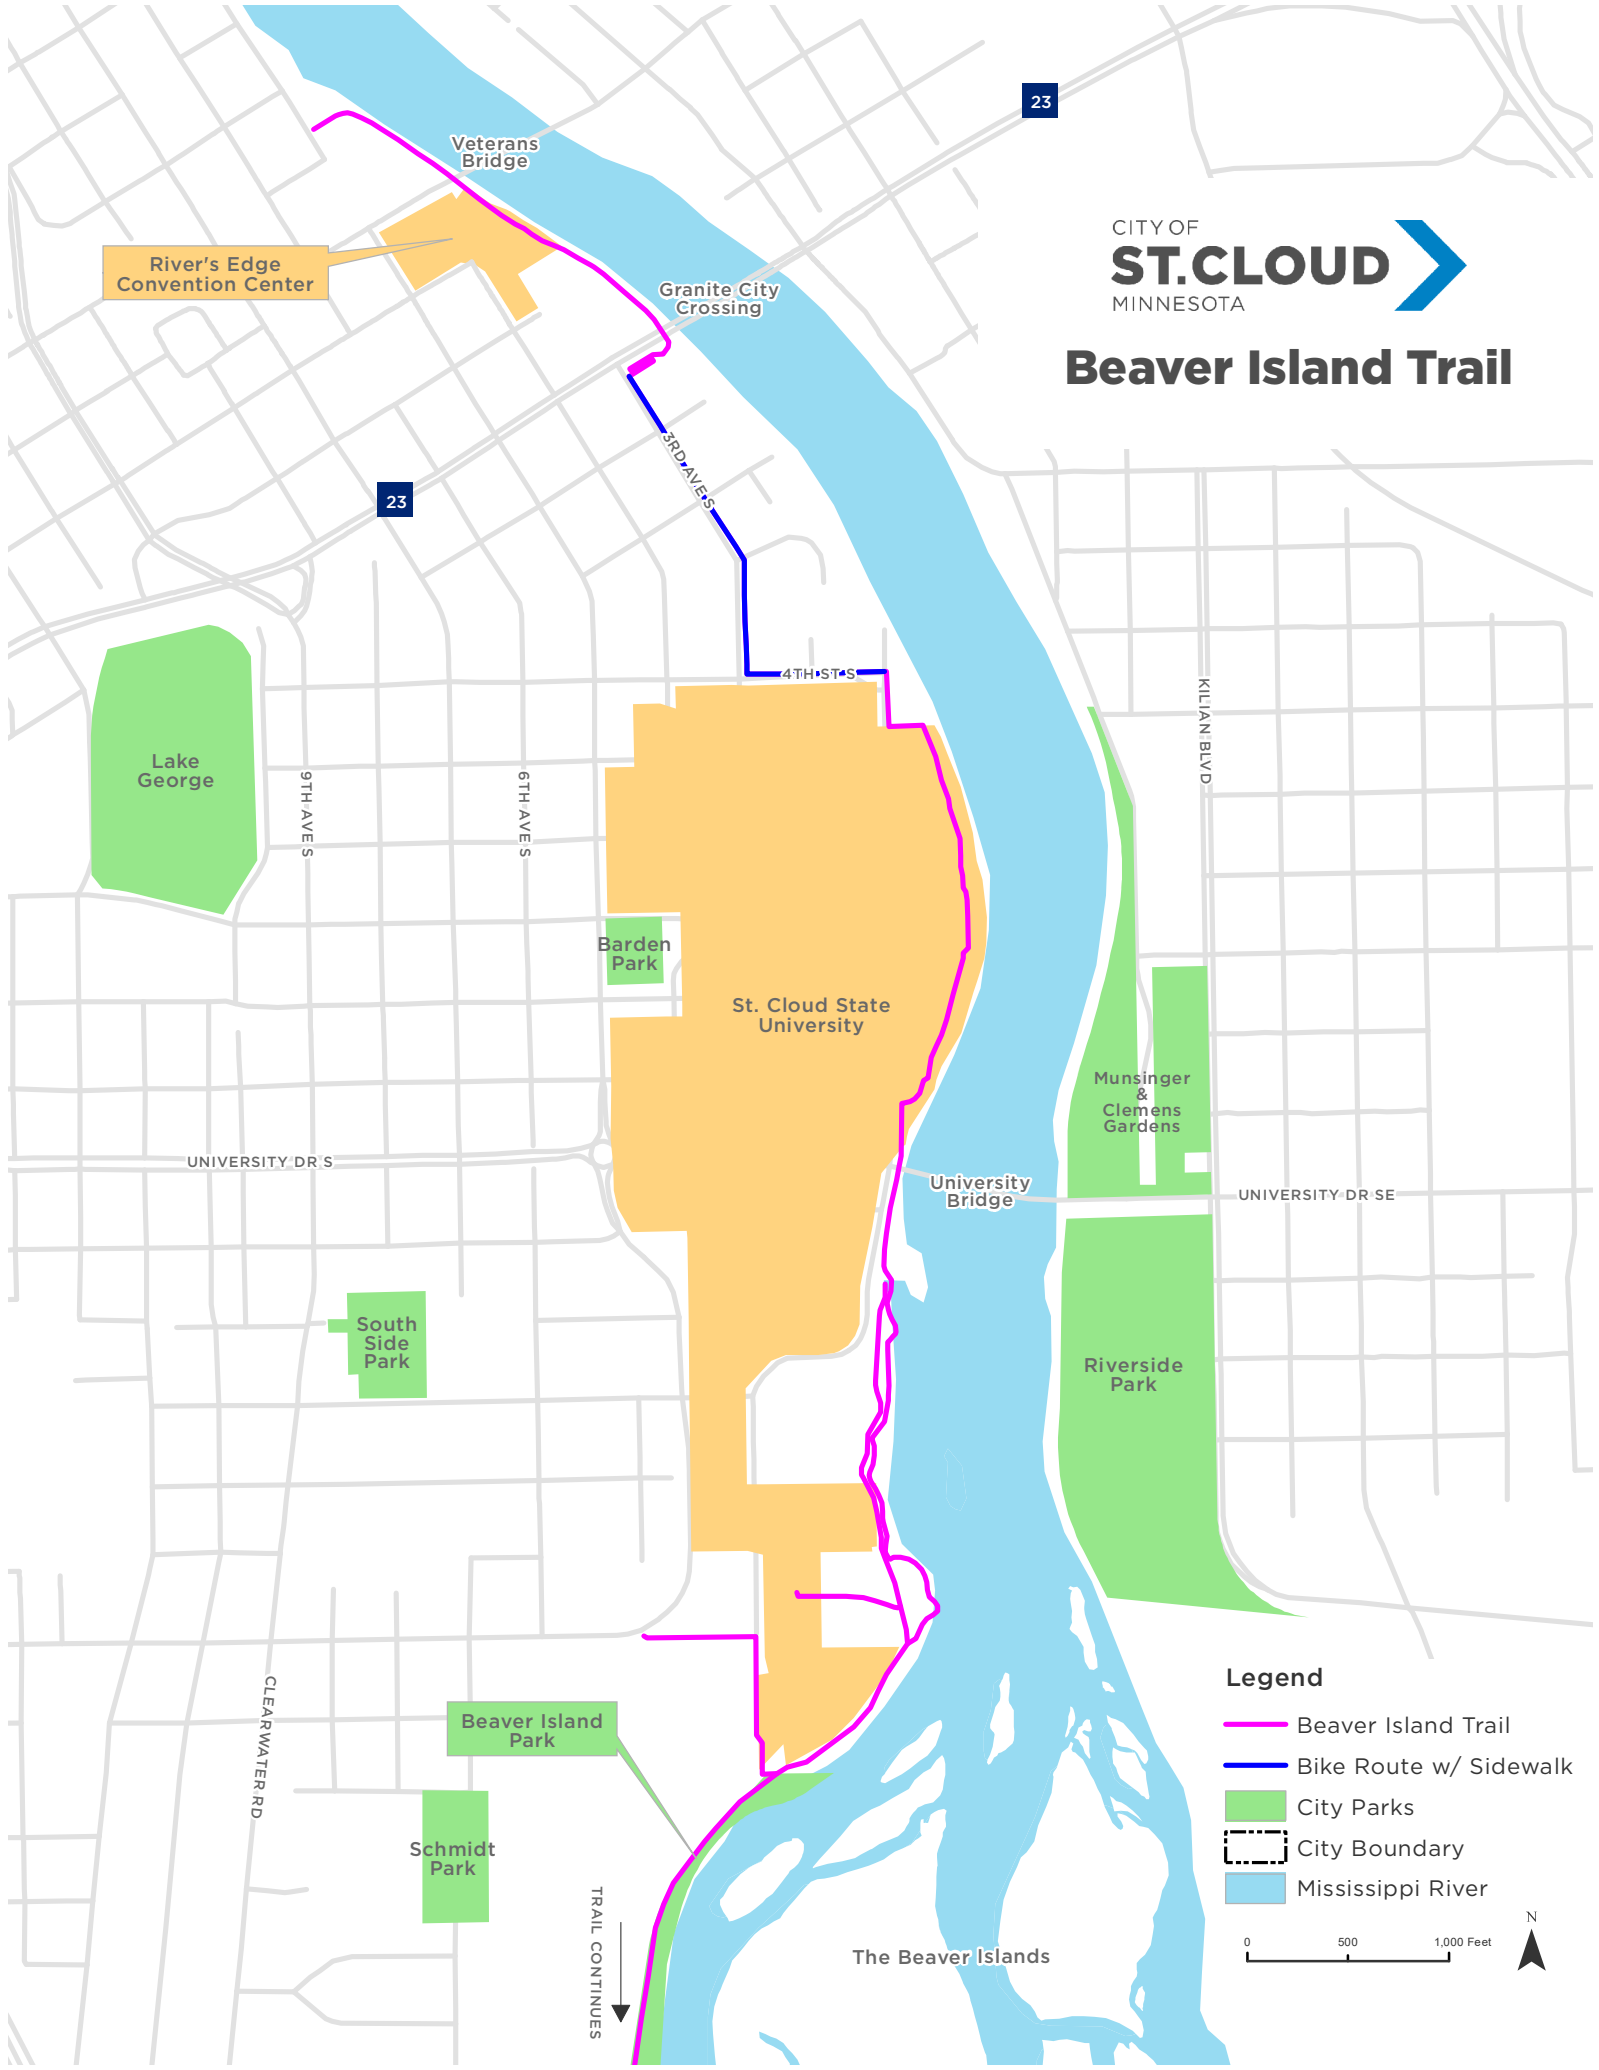

Beaver Island Trail

River's Edge Convention Center

Veterans Bridge

Granite City Crossing

23

23

3RD AVES

4TH ST S

University Bridge

UNIVERSITY DR SE

South Side Park

Riverside Park

CLEARWATER RD

Beaver Island Park

Schmidt Park

TRAIL CONTINUES

The Beaver Islands

Legend

- Beaver Island Trail
- Bike Route w/ Sidewalk
- City Parks
- City Boundary
- Mississippi River

0 500 1,000 Feet